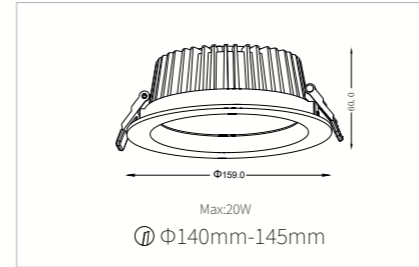

Specifications

- Material: Aluminum Die Casting
- Optics System: SMD
- LED: 7W/10W/12W/15W, CRI>90
- CCT: 2700K, 3000K, 3500K, 4000K, 2700~6000K
- Beam Angle: 110°
- IP Class: IP20/IP54
- LED Driver: On-Off, TRIAC Dim, 1-10V Dim, DALI Dim, Wireless Dim
- Face Ring: White/Black
- Input: AC220~240V/50~60Hz

Model	Power	CRI	CCT	Beam Angle	LED Output	System output	Dimming Type
Trim KS-D2L-307	7W	90	2700K 3000K 3500K 4000K 5000K 2700K-6000K	110°	886lm	656lm	ON-OFF TRIAC 1-10V DALI WIRELESS

Trim KS-D2L-310	10W	90	2700K 3000K 3500K 4000K 5000K 2700K-5700K	110°	1264lm	896lm	ON-OFF TRIAC 1-10V DALI WIRELESS
------------------------	-----	----	--	------	--------	-------	--

Model	Power	CRI	CCT	Beam Angle	LED Output	System output	Dimming Type
Trim KS-D2L-412	12W	90	2700K 3000K 3500K 4000K 5000K 2700K-5700K	110°	1503lm	1121lm	ON-OFF TRIAC 1-10V DALI WIRELESS

Trim KS-D2L-415	15W	90	2700K 3000K 3500K 4000K 5000K 2700K-5700K	110°	1886lm	1465lm	ON-OFF TRIAC 1-10V DALI WIRELESS
------------------------	-----	----	--	------	--------	--------	--

Trim

Trim

Trim

Specifications

- Material: Aluminum Die Casting
- Optics System: SMD
- LED: 20W/25W/30W/35W/40W, CRI>90
- CCT: 2700K, 3000K, 3500K, 4000K, 2700~6000K
- Beam Angle: 110°
- IP Class: IP20/IP54
- LED Driver: On-Off, TRIAC Dim, 1-10V Dim, DALI Dim, Wireless Dim
- Face Ring: White/Black
- Input: AC220~240V/50~60Hz