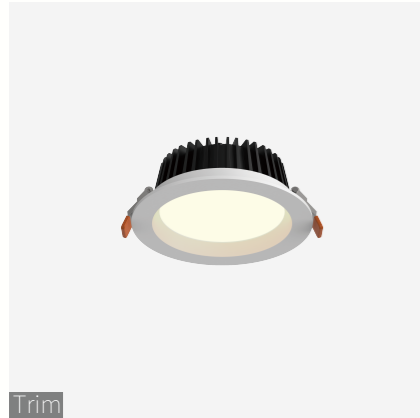

Recessed Ceiling Light

StarSea D2L

SERIES

Adjustable color temperature

Wide variety of style options

IP20/IP54 Waterproof

- Diversified Style Recessed Ceiling Light, Adjustable Color Temperature High Brightness Downlight, Flush Mount Embedded Lamp for Home Commercial Decor.
- Adopting a recessed flush-mount design, this light sits seamlessly into the ceiling with no protruding parts. It keeps your interior looking sleek, tidy and modern. Available in diverse styles, it blends effortlessly with all kinds of home decor.
- Perfectly suitable for home living room, bedroom, hallway, kitchen, balcony, as well as office, hotel, shopping mall and other commercial lighting decoration.

Specifications

- Material: Aluminum Die Casting
- Optics System: SMD
- LED: 7W/10W/12W/15W, CRI>90
- CCT: 2700K, 3000K, 3500K, 4000K, 2700~6000K
- Beam Angle: 110°
- IP Class: IP20/IP54
- LED Driver: On-Off, TRIAC Dim, 1-10V Dim, DALI Dim, Wireless Dim
- Face Ring: White/Black
- Input: AC220~240V/50~60Hz

Model	Power	CRI	CCT	Beam Angle	LED Output	System output	Dimming Type
Trim KS-D2L-307	7W	90	2700K 3000K 3500K 4000K 5000K 2700K-6000K	110°	886lm	656lm	ON-OFF TRIAC 1-10V DALI WIRELESS

Trim KS-D2L-310	10W	90	2700K 3000K 3500K 4000K 5000K 2700K-5700K	110°	1264lm	896lm	ON-OFF TRIAC 1-10V DALI WIRELESS
------------------------	-----	----	--	------	--------	-------	--

Trim

Trim

Trim

Specifications

- Material: Aluminum Die Casting
- Optics System: SMD
- LED: 20W/25W/30W/35W/40W, CRI>90
- CCT: 2700K, 3000K, 3500K, 4000K, 2700~6000K
- Beam Angle: 110°
- IP Class: IP20/IP54
- LED Driver: On-Off, TRIAC Dim, 1-10V Dim, DALI Dim, Wireless Dim
- Face Ring: White/Black
- Input: AC220~240V/50~60Hz