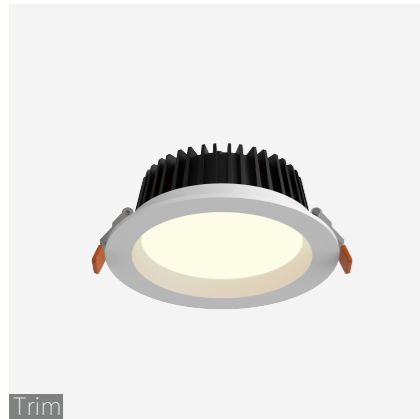

Recessed Ceiling Light

StarSea D2L

SERIES

Adjustable color temperature

Wide variety of style options

IP20/IP54 Waterproof

- Diversified Style Recessed Ceiling Light, Adjustable Color Temperature High Brightness Downlight, Flush Mount Embedded Lamp for Home Commercial Decor.
- Adopting a recessed flush-mount design, this light sits seamlessly into the ceiling with no protruding parts. It keeps your interior looking sleek, tidy and modern. Available in diverse styles, it blends effortlessly with all kinds of home decor.
- Perfectly suitable for home living room, bedroom, hallway, kitchen, balcony, as well as office, hotel, shopping mall and other commercial lighting decoration.

Specifications

- Material: Aluminum Die Casting
- Optics System: SMD
- LED: 7W/10W/12W/15W, CRI>90
- CCT: 2700K, 3000K, 3500K, 4000K, 2700~6000K
- Beam Angle: 110°
- IP Class: IP20/IP54
- LED Driver: On-Off, TRIAC Dim, 1-10V Dim, DALI Dim, Wireless Dim
- Face Ring: White/Black
- Input: AC220~240V/50~60Hz

Model	Power	CRI	CCT	Beam Angle	LED Output	System output	Dimming Type
Trim KS-D2L-307	7W	90	2700K 3000K 3500K 4000K 5000K 2700K-6000K	110°	886lm	656lm	ON-OFF TRIAC 1-10V DALI WIRELESS

Trim KS-D2L-310	10W	90	2700K 3000K 3500K 4000K 5000K 2700K-5700K	110°	1264lm	896lm	ON-OFF TRIAC 1-10V DALI WIRELESS
------------------------	-----	----	--	------	--------	-------	--

Trim

Trim

Trim

Specifications

- Material: Aluminum Die Casting
- Optics System: SMD
- LED: 20W/25W/30W/35W/40W, CRI>90
- CCT: 2700K, 3000K, 3500K, 4000K, 2700~6000K
- Beam Angle: 110°
- IP Class: IP20/IP54
- LED Driver: On-Off, TRIAC Dim, 1-10V Dim, DALI Dim, Wireless Dim
- Face Ring: White/Black
- Input: AC220~240V/50~60Hz