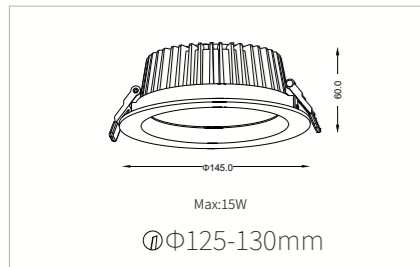

Specifications

- Material: Aluminum Die Casting
- Optics System: SMD
- LED: 7W/10W/12W/15W, CRI>90
- CCT: 2700K, 3000K, 3500K, 4000K, 2700~6000K
- Beam Angle: 110°
- IP Class: IP20/IP54
- LED Driver: On-Off, TRIAC Dim, 1-10V Dim, DALI Dim, Wireless Dim
- Face Ring: White/Black
- Input: AC220~240V/50~60Hz

Model	Power	CRI	CCT	Beam Angle	LED Output	System output	Dimming Type
Trim KS-D2L-307	7W	90	2700K 3000K 3500K 4000K 5000K 2700K-6000K	110°	886lm	656lm	ON-OFF TRIAC 1-10V DALI WIRELESS

Trim KS-D2L-310	10W	90	2700K 3000K 3500K 4000K 5000K 2700K-5700K	110°	1264lm	896lm	ON-OFF TRIAC 1-10V DALI WIRELESS
------------------------	-----	----	--	------	--------	-------	--

Model	Power	CRI	CCT	Beam Angle	LED Output	System output	Dimming Type
Trim KS-D2L-412	12W	90	2700K 3000K 3500K 4000K 5000K 2700K-5700K	110°	1503lm	1121lm	ON-OFF TRIAC 1-10V DALI WIRELESS

Trim KS-D2L-415	15W	90	2700K 3000K 3500K 4000K 5000K 2700K-5700K	110°	1886lm	1465lm	ON-OFF TRIAC 1-10V DALI WIRELESS
------------------------	-----	----	--	------	--------	--------	--

Trim

Trim

Trim

Specifications

- Material: Aluminum Die Casting
- Optics System: SMD
- LED: 20W/25W/30W/35W/40W, CRI>90
- CCT: 2700K, 3000K, 3500K, 4000K, 2700~6000K
- Beam Angle: 110°
- IP Class: IP20/IP54
- LED Driver: On-Off, TRIAC Dim, 1-10V Dim, DALI Dim, Wireless Dim
- Face Ring: White/Black
- Input: AC220~240V/50~60Hz